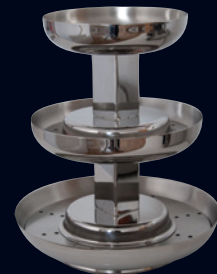

3-Tier Seafood Stand
5850JX08 W 12 1/4" H 14"
w/Removable Drain Plates Square Tubing Style
Tier 1 D 12" Tier 2 D 10" Tier 3 D 8"