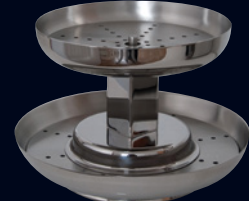

2-Tier Seafood Stand **5850JX01**

innovative design, made in the usa

Elevate your presentation with seafood stands by Williamsburg Metalworks. These unique, custom designed stands are made in the USA and provide versatility with their multi-tiered options. Made of highly durable, heavy gauge 18/8 stainless steel, these stands are easy to disassemble and are dishwasher safe. Bringing your presentations to new heights, it's the perfect solution for an impressive tabletop.

Single Tier Seafood Tower
With Wire Stand
5850JX15 D 15" H 6"

Black Powder Coated 2-Tier Seafood Stand
5856JX01 W 12 1/4" H 9"
w/Removable Drain Plates Straight Sided
Tier 1 D 12" Tier 2 D 10"

2-Tier Seafood Stand
5850JX01 W 12 1/4" H 9"
w/Removable Drain Plates Straight Sided
Tier 1 D 12" Tier 2 D 10"

2-Tier Seafood Stand
5850JX05 W 12 3/4" H 10 7/8"
w/Double Drain Pans Coupe Style
Tier 1 D 12" Tier 2 D 10"

2-Tier Seafood Stand
5850JX09 W 12 1/4" H 8 3/8"
w/Removable Drain Plates Square Tubing Style
Tier 1 D 12" Tier 2 D 10"