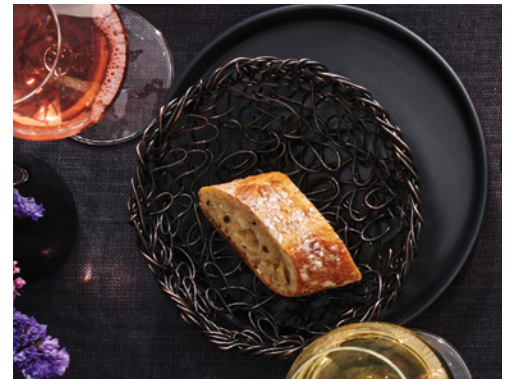

Satin Creamer
7600CV028 Large L 2 9/16" H 2 5/8" (5 1/2 oz)
7600CV029 Small L 2 3/8" H 1 3/4" (3 1/2 oz)

Wire Fry Cone **7600CV020** D 3 1/2" H 3 1/2"

Taco Holder Satin **7600CV007** L 6 1/8" W 3 1/4" H 1 1/4" Ramekin Hammered **7600CV024** D 2 3/8" H 1 5/8" (2 1/2 oz)

Fry Basket **7600CV011** L 4 1/8" W 3 5/8" H 2 5/8" (Basket Size w/out Handle)
Salt & Pepper Set Oval Satin **7600CV002** L 1 1/2" W 1" H 2 1/2" Bread Board Paddle Acacia **6525T192** L 17" W 8"

Bronze Finish Basket **7340MW009** D 6 1/4" H 1 3/4"